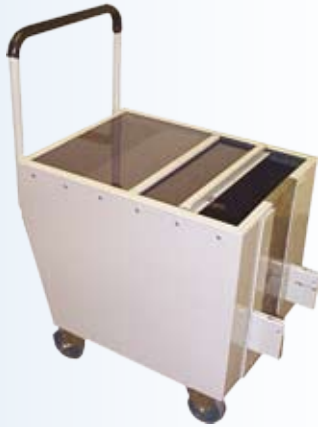

SCAN COIN

Coin Wagons & Containers

Coin Wagon SC 93400

Solid wheels and handle make the wagon easy to move. The transparent plastic plexiglass cover can be sealed to protect the content. The wagon has noise reduction and is designed to be connected to the coin lift SC 93365, coin conveyor system SC 93770 or multi lane conveyor system SC 95800.

Coin wagon SC 93400 is also available in a lockable version (keylock on cover).

TECHNICAL SPECIFICATIONS

Volume:	18,000 coins (30 litres)
Height:	600 mm (23.62")
Width:	450 mm (17.72")
Depth:	600 mm (23.62")

Coin Container SC 94220 with Trolley SC 94200

Coin container SC 94220 is a stackable unit with a separate trolley SC 94200. The container can be stacked with a fork lift to save floor space.

When put on the trolley both units have the same dimensions as the SC 93400 and therefore it is possible to connect it to coin lift SC 93365, coin conveyor system SC 93770 or multi lane conveyor system SC 95800.

Container SC 94220 is also available in a lockable version (keylock on cover).

TECHNICAL SPECIFICATIONS

Volume:	18,000 coins (30 litres)
Height:	600 mm (23.62")
Width:	450 mm (17.72")
Depth:	600 mm (23.62")